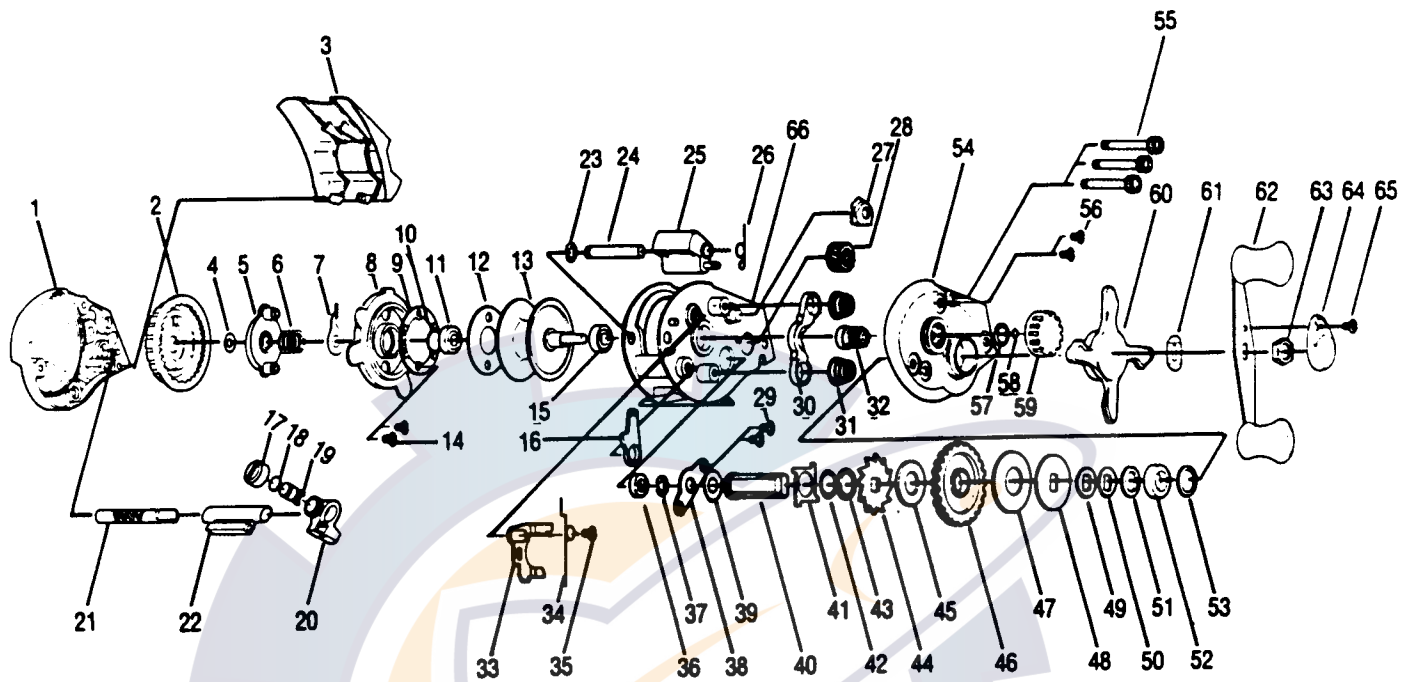

QUANTUM QP200

Key No.	Part No.	Description	Price	Key No.	Part No.	Description	Price
1	WW023-2	LEFT SIDE COVER	6.28	35	WW076	SCREW-RELEASE SLIDER	.77
2	WW026	MAGNET CONTROL DIAL	1.49	36	WW103	CRANK SHAFT BUSHING	.88
3	WW027-2	HOOD	5.56	37	QW120	E-RING	.52
4	NX105	DIAL FRICTION RING	.77	38	WW002	RETAINER-CRANK SHAFT	1.03
5	WW028	SLIDE CAM	.93	39	WW104	WASHER-CRANK SHAFT	.52
6	NX071	SLIDE CAM SPRING	.67	40	WW008	CRANK SHAFT	2.99
7	WW108	CLICKER	.88	41	GW083	TRIP RATCHET	2.25
8	WW051	SPOOL COVER	6.64	42	WW105	WASHER-TRIP RATCHET	.88
9	WW330	MAGNET PLATE ASSEMBLY	6.64	43	WW111	WASHER-RATCHET	.93
10	WW082	SPOOL TENSION SHIM	.41	44	WW091	A/R RATCHET	.93
11	WW017	SPOOL SHAFT BUSHING	.46	45	WW110	WASHER-DRIVE GEAR	.93
13	WW321	SPOOL ASSEMBLY	8.29	46	WW012	DRIVE GEAR	8.19
14	QW076	SCREW	.62	47	WW059	DRAG DISC	2.68
16	WW084	LINK	.98	48	WW045	WASHER-DRAG	1.24
17	QW007	LINE GUIDE CARRIER SCREW	2.16	49	QW046	SPRING WASHER D	.98
18	QW035	CRANK SHAFT WASHER	1.49	50	QW046	SPRING WASHER D	.98
19	WW006	LINE GUIDE PAWL	2.16	51	WW035	WASHER-BEARING	.98
20	WW347	LINE GUIDE CARRIER	1.08	52	WW058	BEARING	8.09
21	WW072	WORM SHAFT	5.51	53	WW035	WASHER-BEARING	.98
22	WW016	WORM SHAFT GUIDE	1.08	54	WW024-2	RIGHT SIDE COVER	5.51
23	QW120	E-RING	.52	55	WW374	THUMB SCREW	1.44
24	WW050	THUMB BAR PIN	1.24	56	QW050	THUMB REST SCREW	.93
25	WW309	THUMB BAR ASSEMBLY	2.21	57	WW101	TENSION KNOB O-RING	.77
26	WW022	THUMB BAR SPRING	.88	58	WW032	WASHER-TENSION KNOB	.46
27	WW363	A/R PAWL ASSEMBLY	1.75	59	WW033	TENSION KNOB	.93
28	WW085	LEVEL WIND GEAR	.93	60	WW055	DRAG STAR	2.94
29	WW107	SCREW	.67	61	NX054	WASHER-HANDLE	.77
30	WW025	PINION YOKE	.93	62	WW318	HANDLE ASSEMBLY	5.51
31	WW040	SPRING YOKE	.52	63	QW003	HANDLE NUT	1.60
32	WW311	PINION ASSEMBLY	3.30	64	QW034	HANDLE NUT CAP	.93
33	WW039	RELEASE SLIDER	1.24	65	QW123	HANDLE NUT CAP SCREW	.93
34	WW109	SPRING-RELEASE SLIDER	1.49	66	WW001	FRAME	3.61